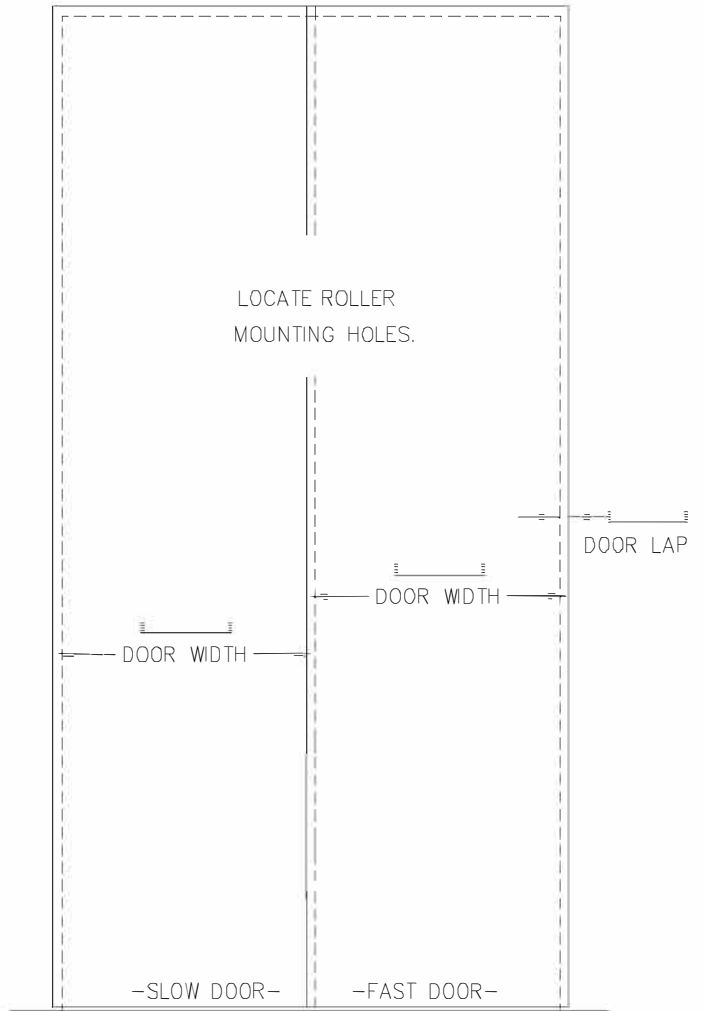

CAR NAME/No. _____

STANDARD SHEAVE MOUNTING HOLES ARE 4 1/8" Ø WITH 3/8" BOLTS. THE FOLLOWING SIZES ARE ALSO AVAILABLE: (3 3/4") (4") (4 1/8") (4 1/4") (4 1/2") (4 5/8") (4 3/4") IF OTHER DIMENSION PLEASE SPECIFY.

EXISTING HATCH CONDITIONS TWO SPEED DOOR
- FIELD SURVEY FORM -

EDGE ELEVATOR PRODUCTS

DATE