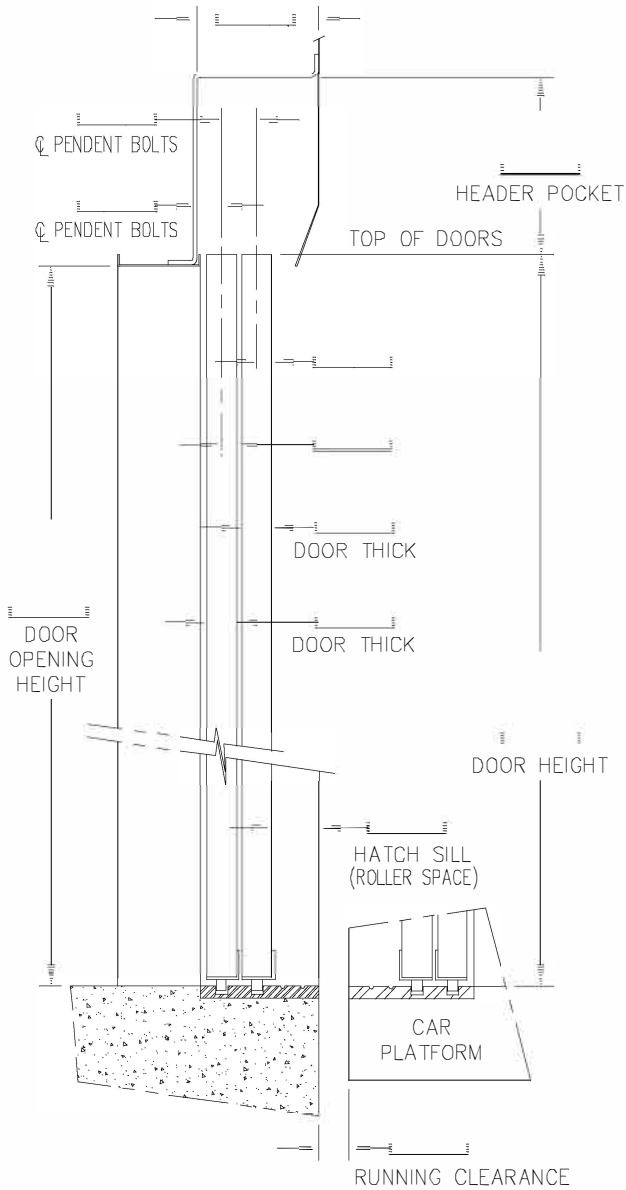

CAR NAME/No. _____

STANDARD SHEAVE MOUNTING HOLES ARE 4 1/8" Ø WITH 3/8" BOLTS. THE FOLLOWING SIZES ARE ALSO AVAILABLE: (3 3/4") (4") (4 1/8") (4 1/4") (4 1/2") (4 5/8") (4 3/4") IF OTHER DIMENSION PLEASE SPECIFY.

EXISTING HATCH CONDITIONS TWO SPEED DOOR
- FIELD SURVEY FORM -

EDGE ELEVATOR PRODUCTS

DATE