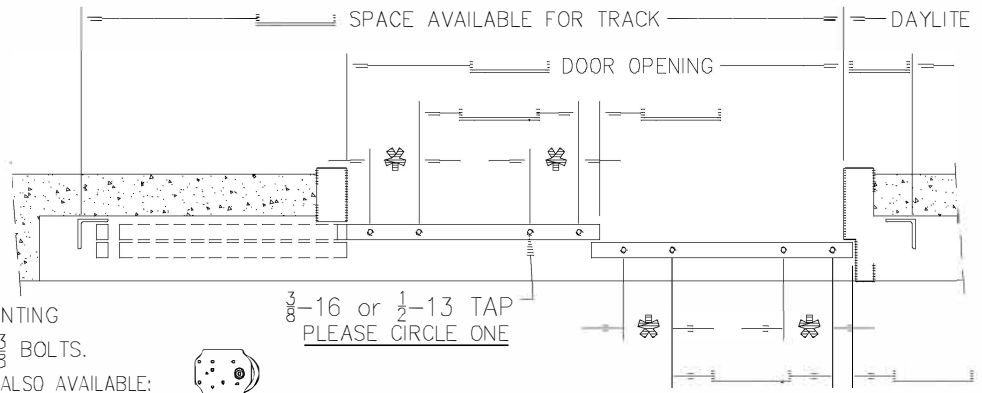

CAR NAME/No. _____

STANDARD SHEAVE MOUNTING HOLES ARE 4 1/8" Ø WITH 3/8" BOLTS. THE FOLLOWING SIZES ARE ALSO AVAILABLE: (3 3/4") (4") (4 1/8") (4 1/4") (4 1/2") (4 5/8") (4 3/4") IF OTHER DIMENSION PLEASE SPECIFY.

EXISTING HATCH CONDITIONS TWO SPEED DOOR
- FIELD SURVEY FORM -

EDGE ELEVATOR PRODUCTS

DATE